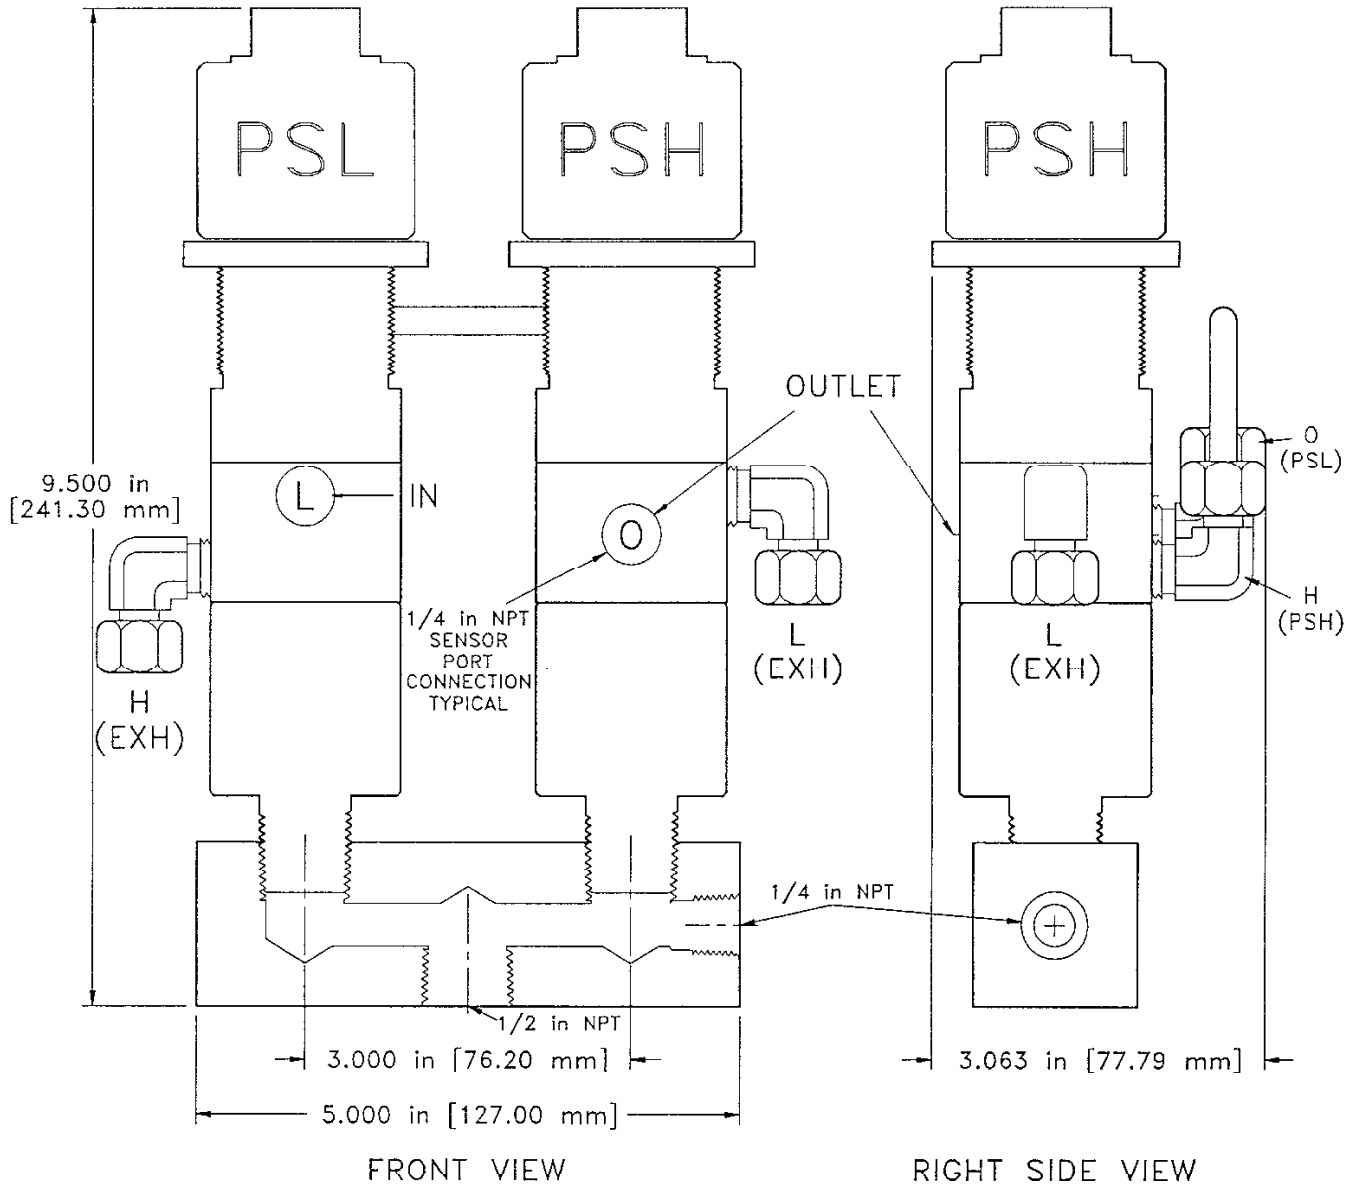

HLR 7970 HI/LO SET

DIMENSION OUTLINE

WEIGHT: 10 lbs. [4.54 kg]